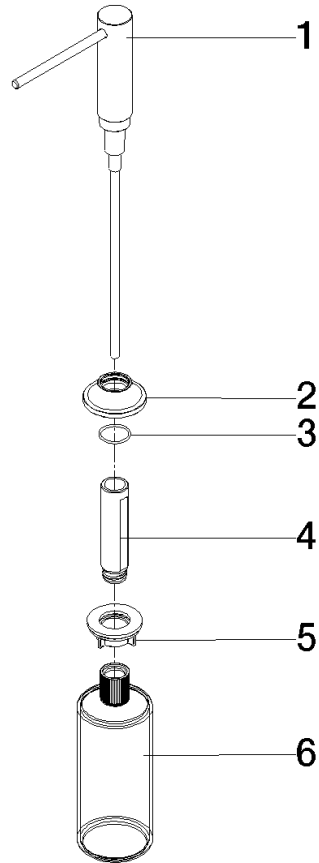

82 434 809

- 140mm projection
- 500 ml bottle
- can be filled from the top
- rotating pump head
- height 124 mm
- rosette Ø 55 mm
- hole diameter 25 mm

	Chrome	82 434 809-00
	Brushed Platinum	82 434 809-06
	Platinum	82 434 809-08
	Durabress (23kt Gold)	82 434 809-09
	Dark Chrome	82 434 809-19
	Brushed Durabress (23kt Gold)	82 434 809-28
	Matte Black	82 434 809-33
	Brushed Champagne (22kt Gold)	82 434 809-46
	Champagne (22kt Gold)	82 434 809-47
	Brushed Chrome	82 434 809-93
	Brushed Dark Platinum	82 434 809-99

82 434 809

mm [inches]

82 434 809

Parts for other finishes can be found here: Brushed Platinum

### Spare parts list

No.	Item Number	Name	Quantity used	Delivery time
1	90 10 10 534 00-00	dispenser	1	10
2	90 27 87 042 00-00	rosette	1	10
3	09 14 10 112 90	seal	1	2
4	08 10 10 527 90	holder	1	2
5	05 23 10 001 00 90	fixing set	1	2
6	90 10 10 603 00 90	container	1	2